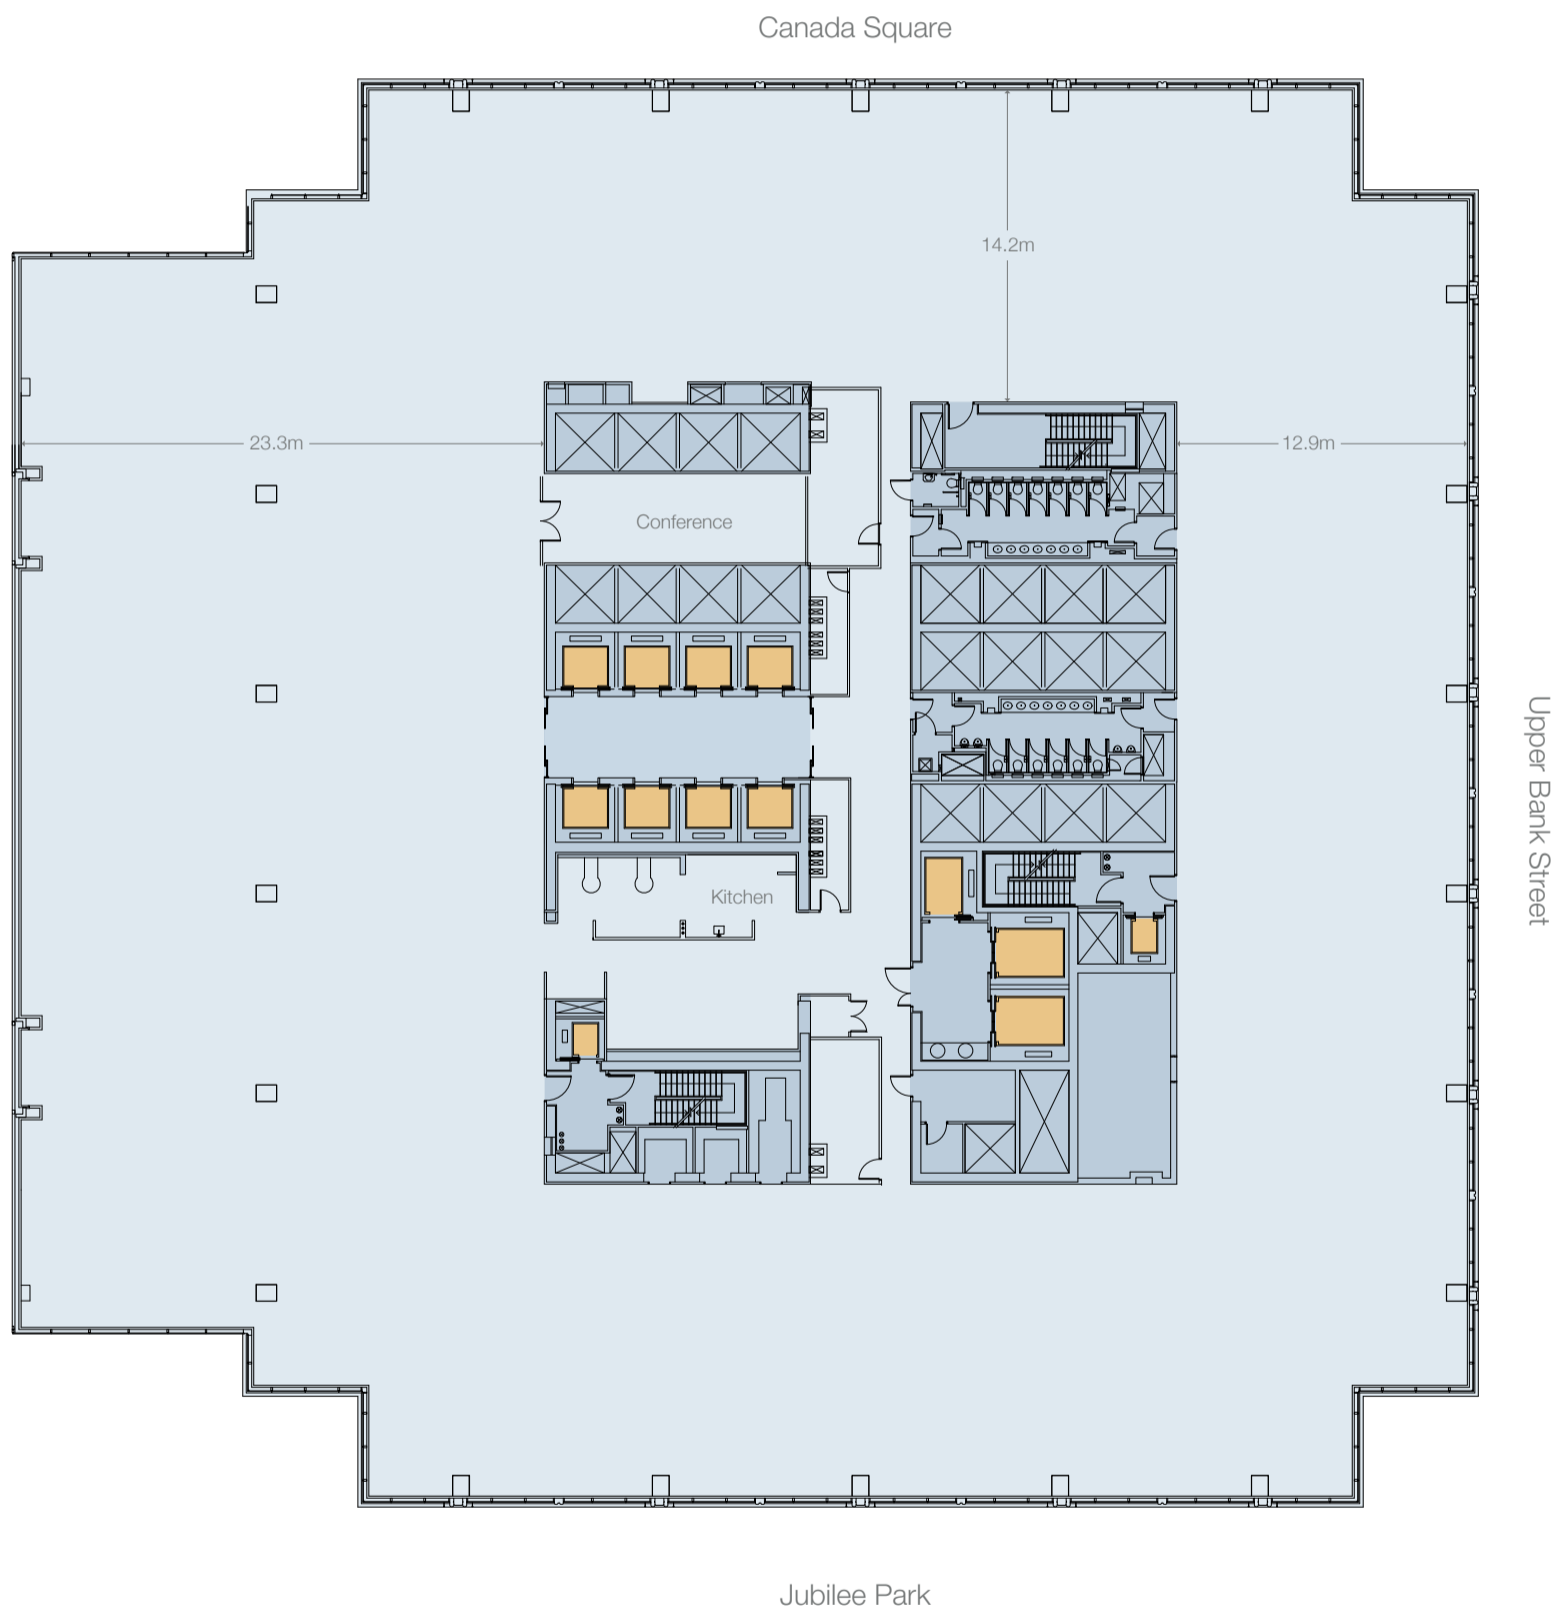

# LEVEL 7 FLOOR PLAN

38,443 sq ft / 3,571.44 sq m available

# LEVEL 8 FLOOR PLAN

38,549 sq ft / 3,581.25 sq m available

# LEVEL 13 FLOOR PLAN

33,361 sq ft / 3,099.03 sq m available

# LEVEL 30 FLOOR PLAN

29,186 sq ft / 2,711.42 sq m available