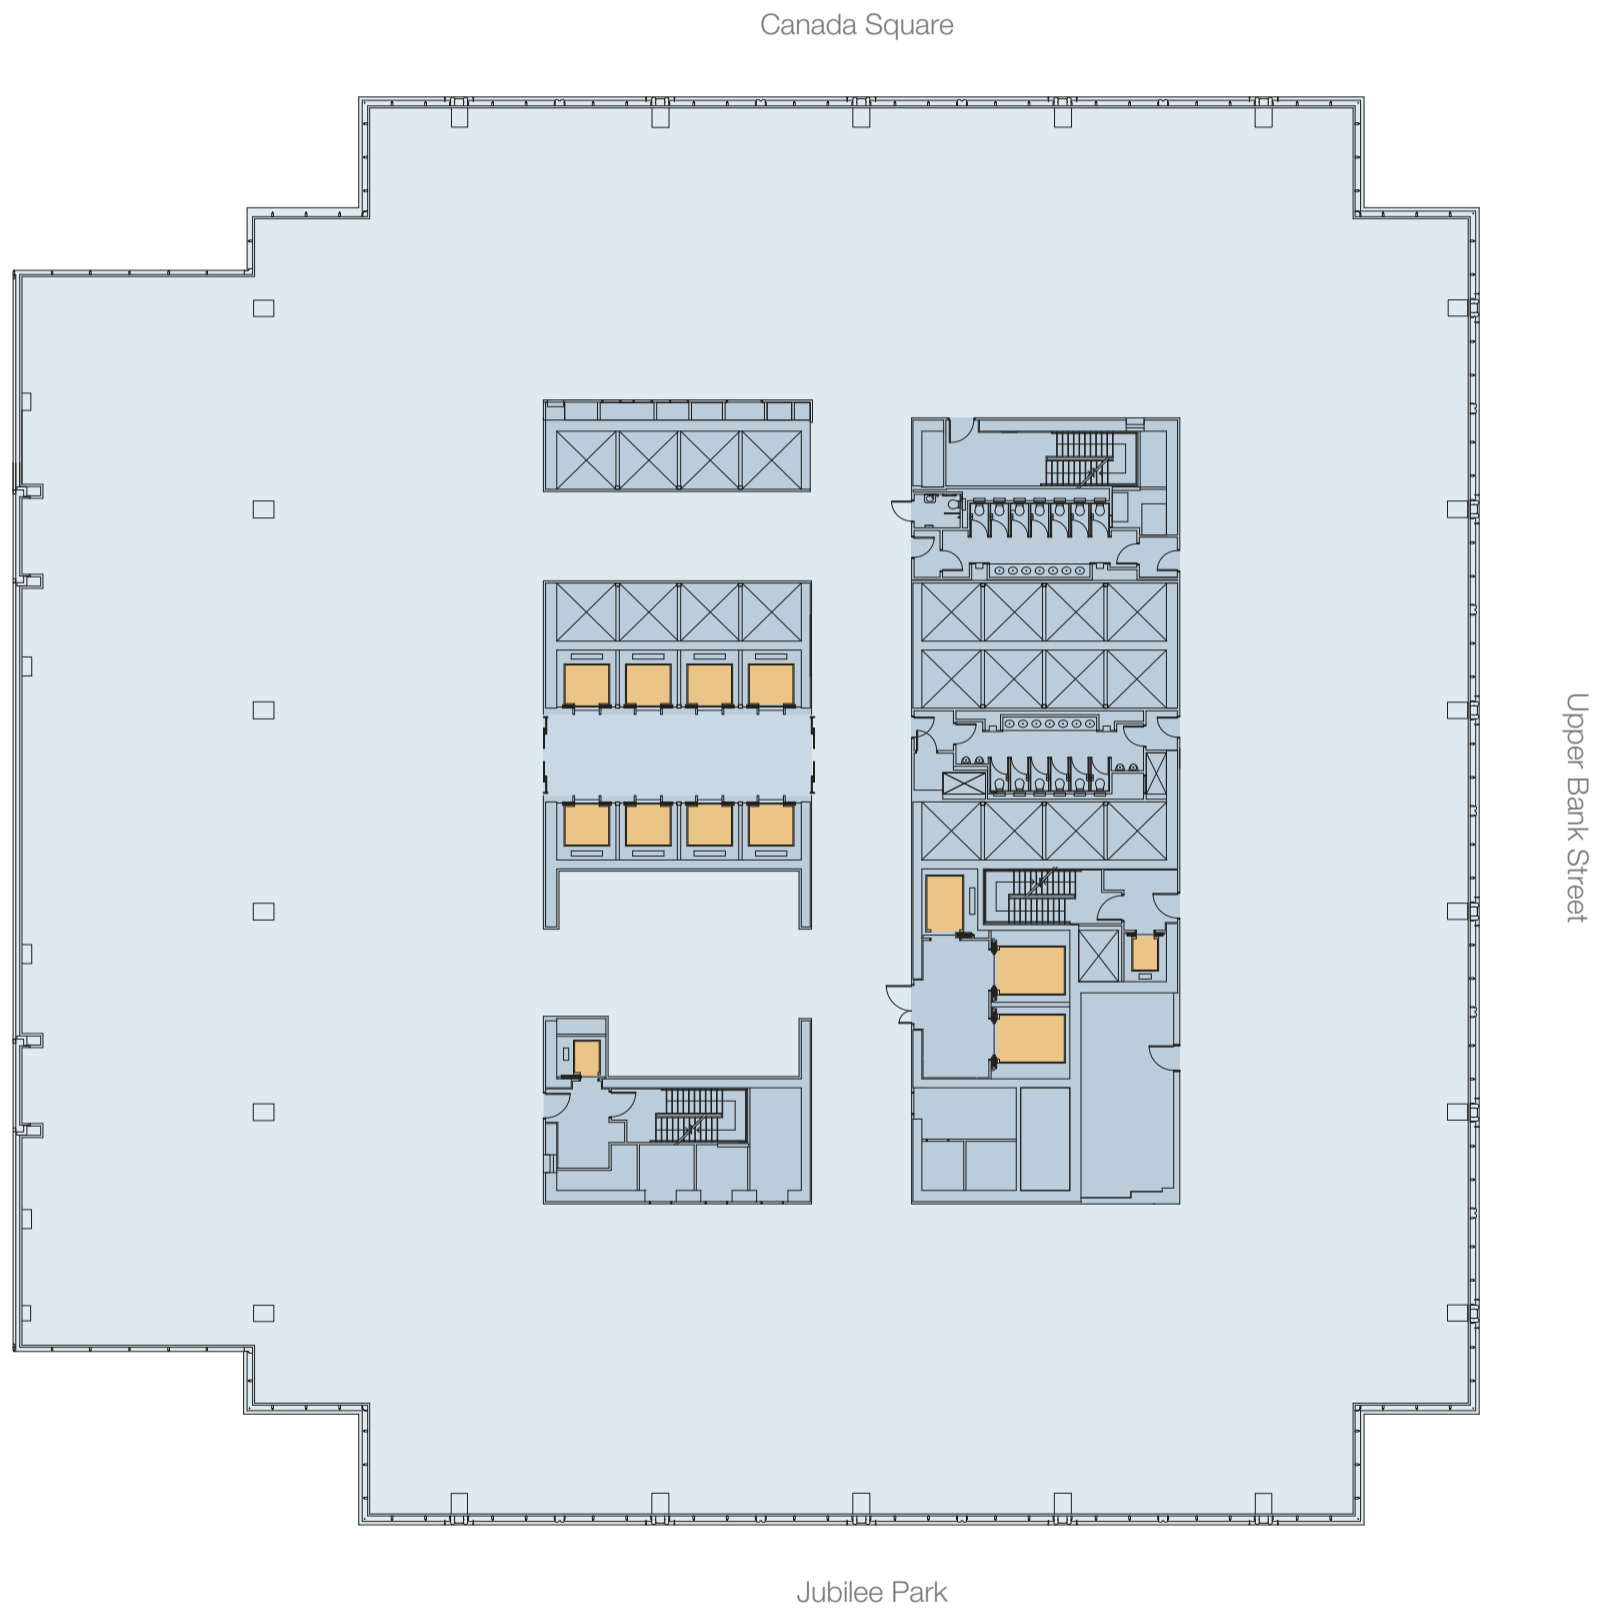

# LEVEL 7 FLOOR PLAN

38,443 sq ft / 3,571.44 sq m available

# LEVEL 13 FLOOR PLAN

33,361 sq ft / 3,099.03 sq m available

# LEVEL 14 FLOOR PLAN

33,335 sq ft / 3,096.89 sq m

# LEVEL 30 FLOOR PLAN

29,186 sq ft / 2,711.42 sq m available