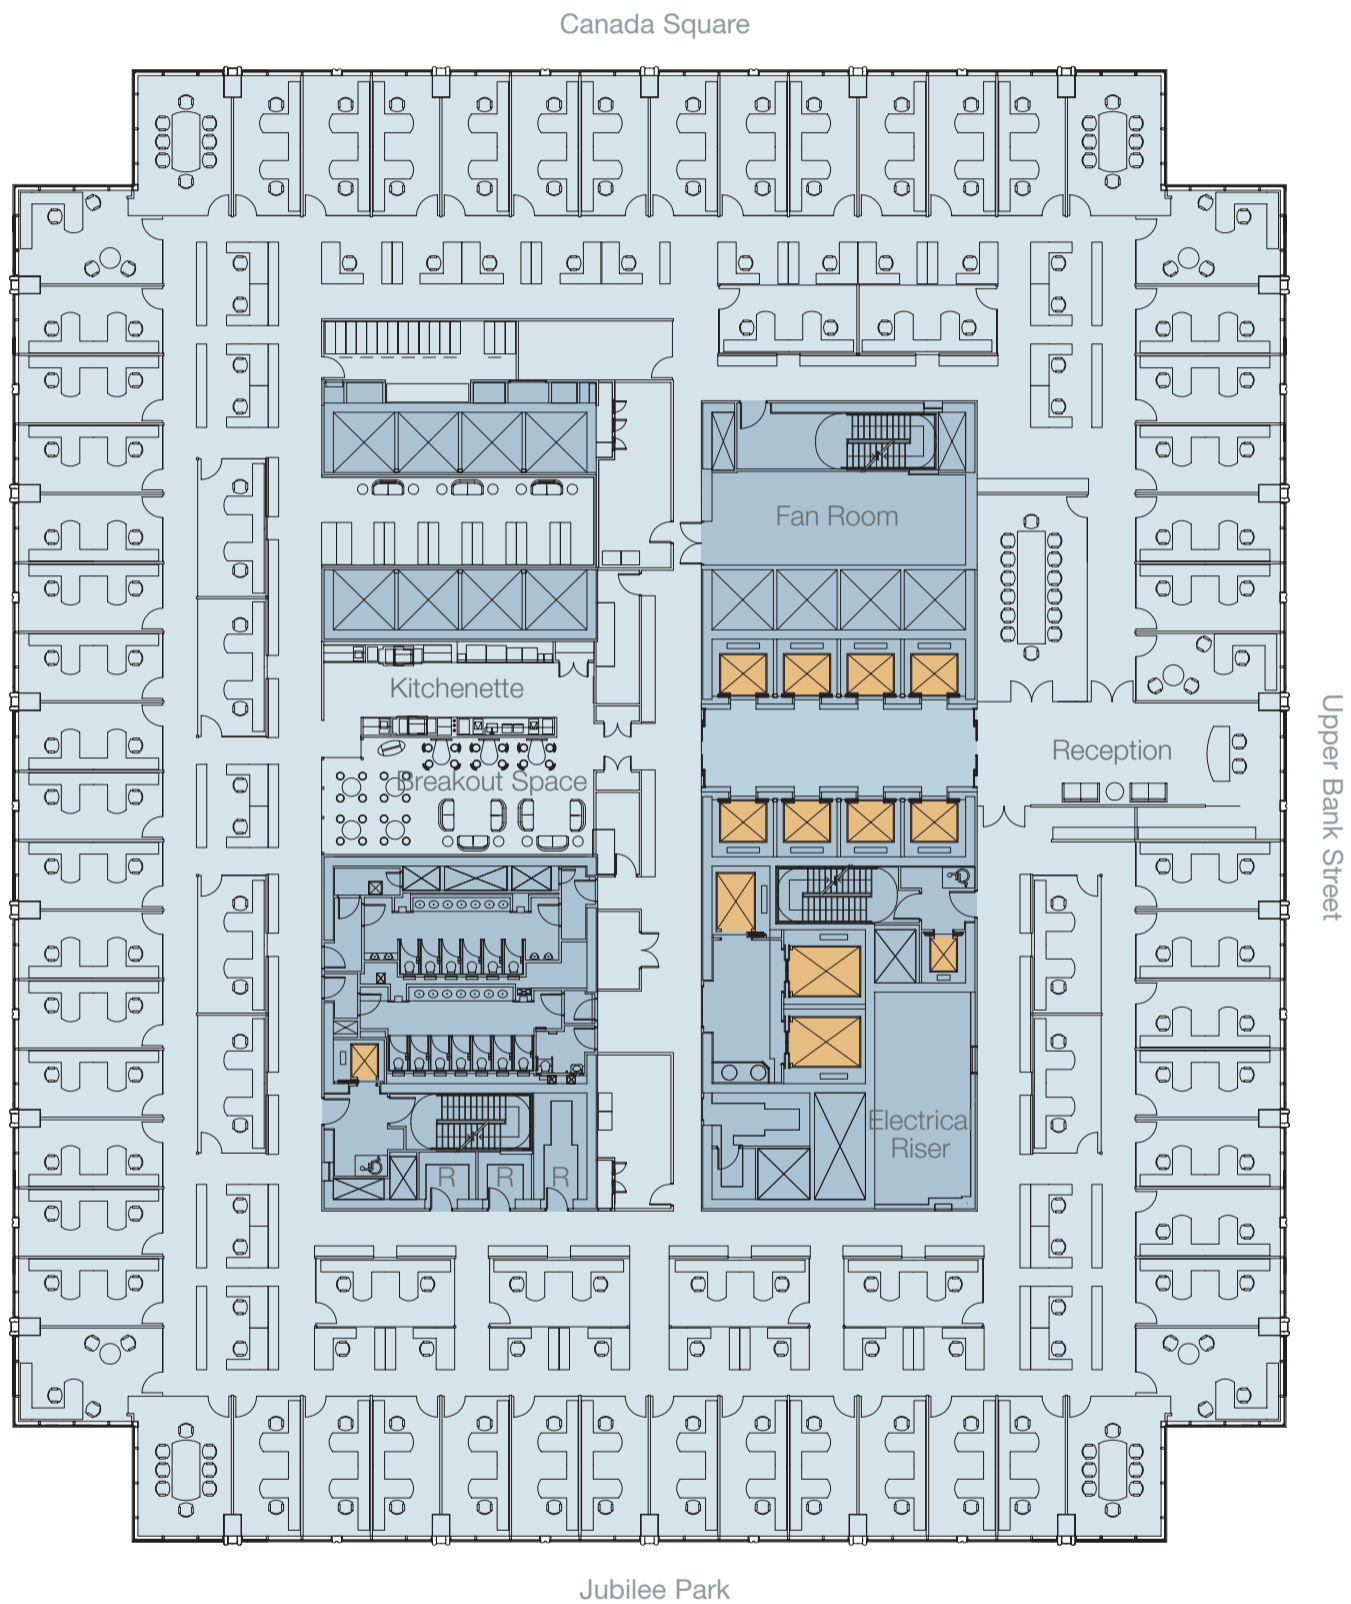

# LEVEL 27 SPACE PLANNING LEGAL

28,361 sq ft / 2,634.8 sq m

### Density information

Single offices	5
Double offices	126
Open-plan	35
<b>Total</b>	<b>166</b>

### Floor area per person

171 sq ft / 15.9 sq m per person

# LEVEL 27 SPACE PLANNING CORPORATE

28,361 sq ft / 2,634.8 sq m