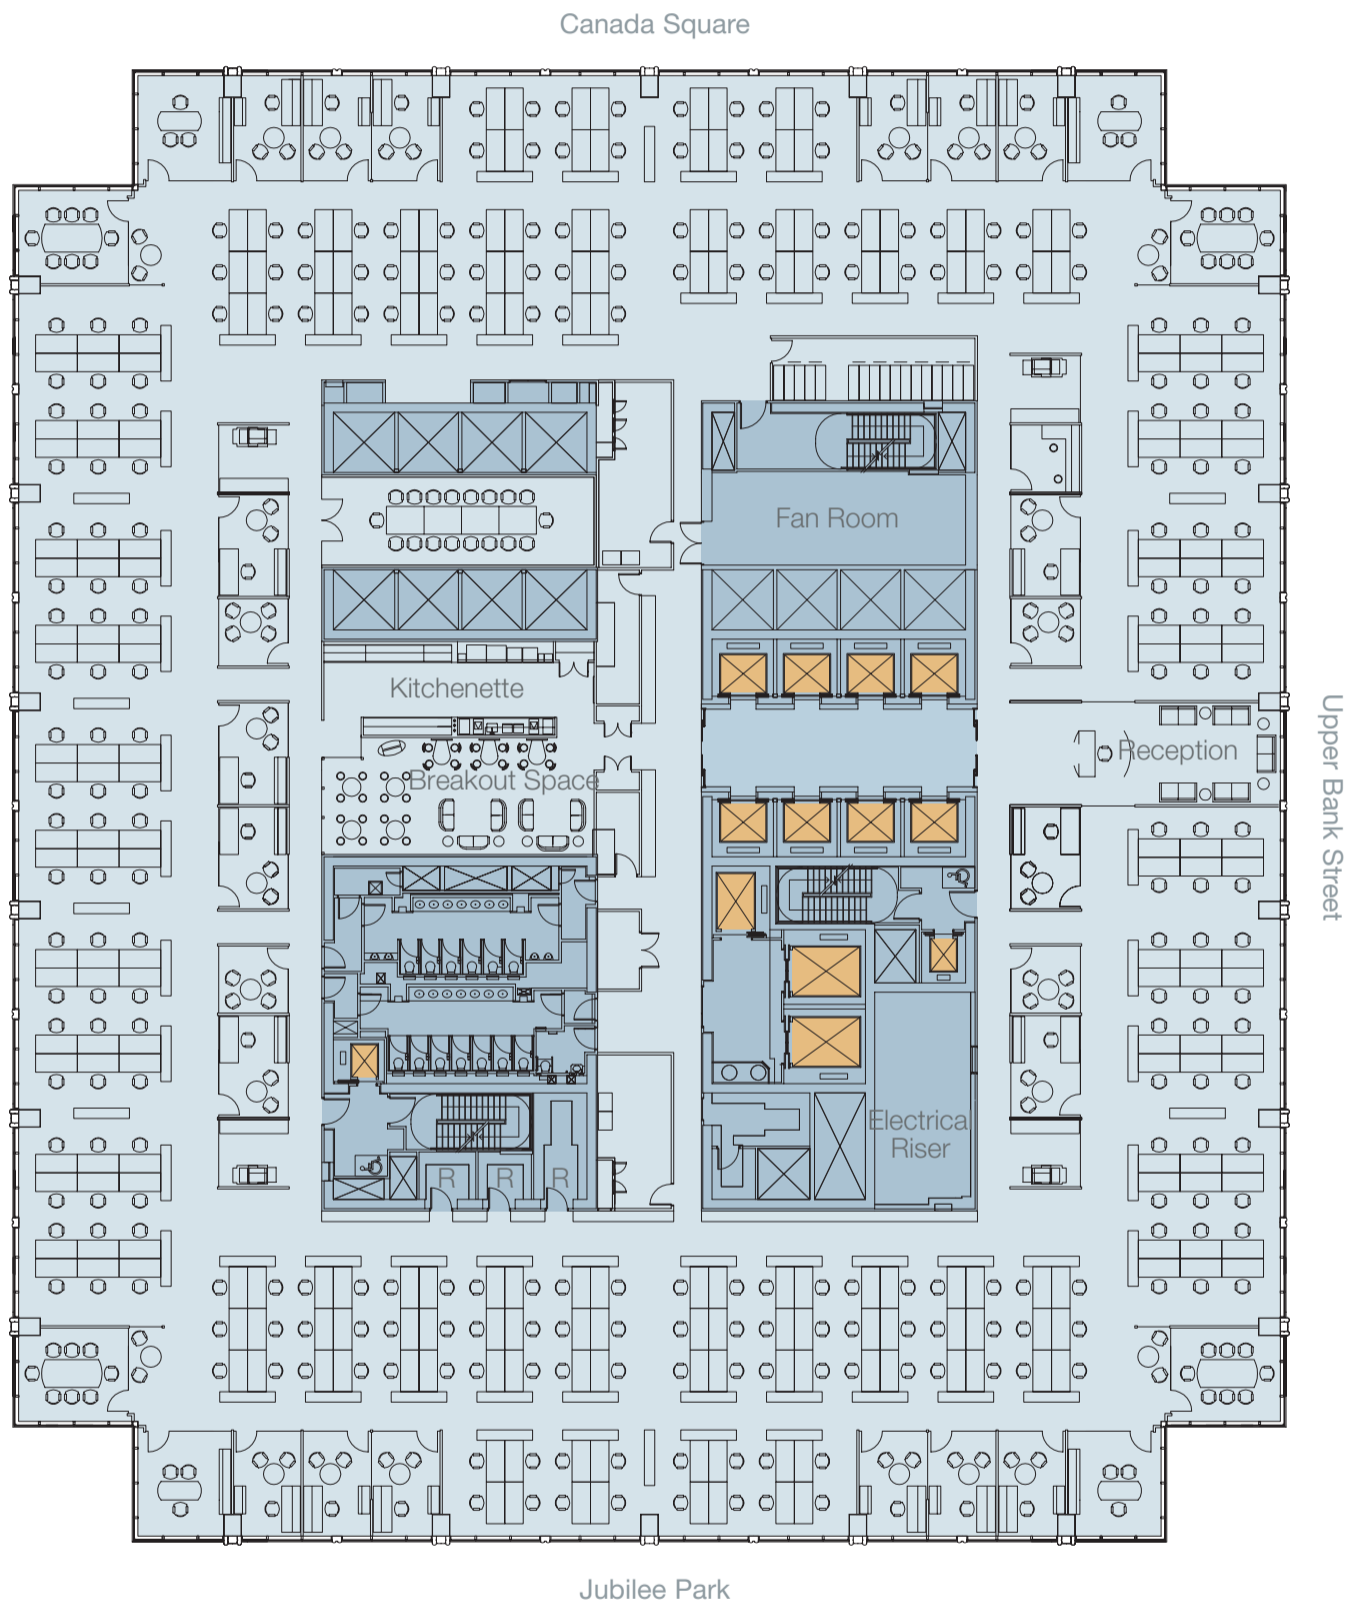

### Density information

Single offices	5
Double offices	126
Open-plan	35
<b>Total</b>	<b>166</b>

### Floor area per person

171 sq ft / 15.9 sq m per person

### Number of meeting rooms

14 person rooms	1
8 person rooms	4

# LEVEL 27 SPACE PLANNING CORPORATE

28,361 sq ft / 2,634.8 sq m