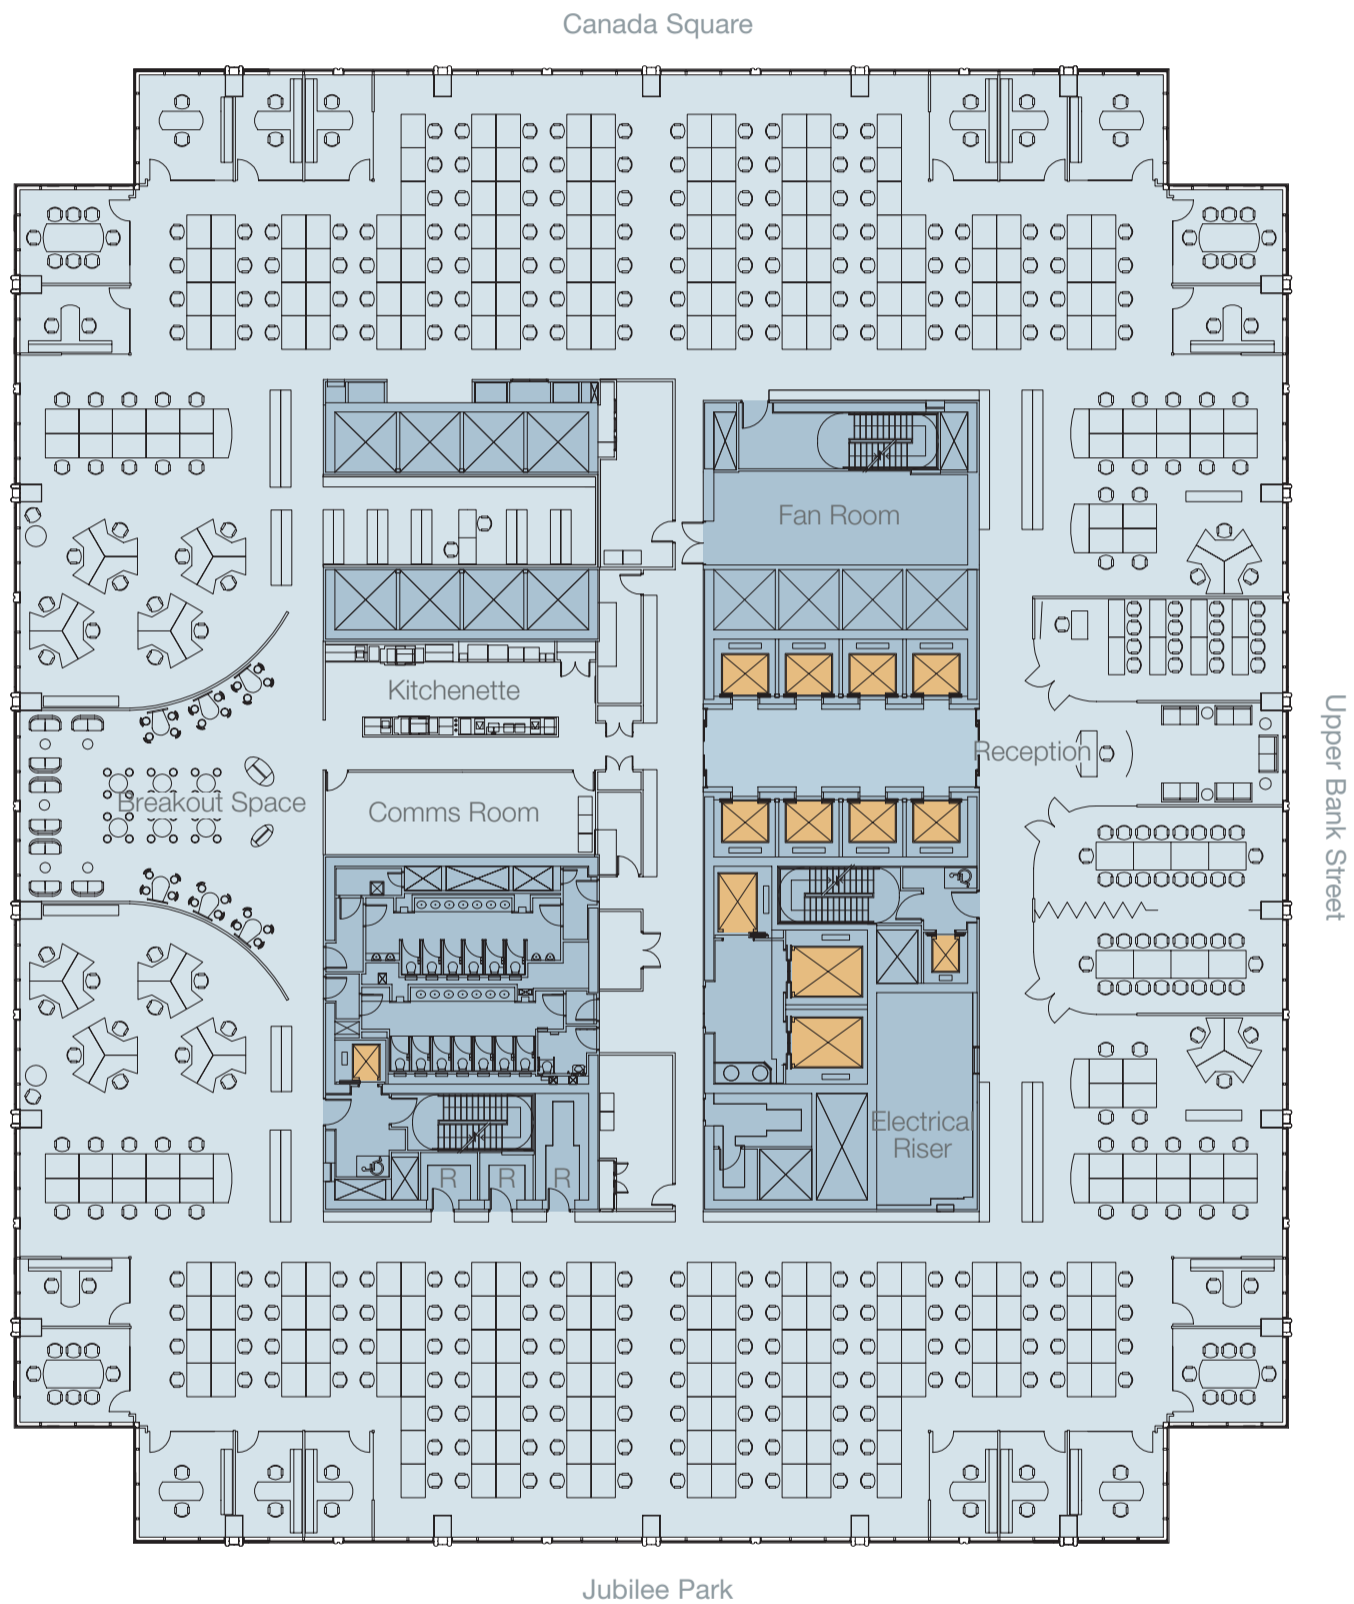

# LEVEL 27 SPACE PLANNING CORPORATE

28,361 sq ft / 2,634.8 sq m

### Floor area per person

101 sq ft / 9.4 sq m per person

### Number of meeting rooms

18 person rooms	1
8 person rooms	4
4 person rooms	4

# LEVEL 27 SPACE PLANNING FINANCIAL

28,361 sq ft / 2,634.8 sq m