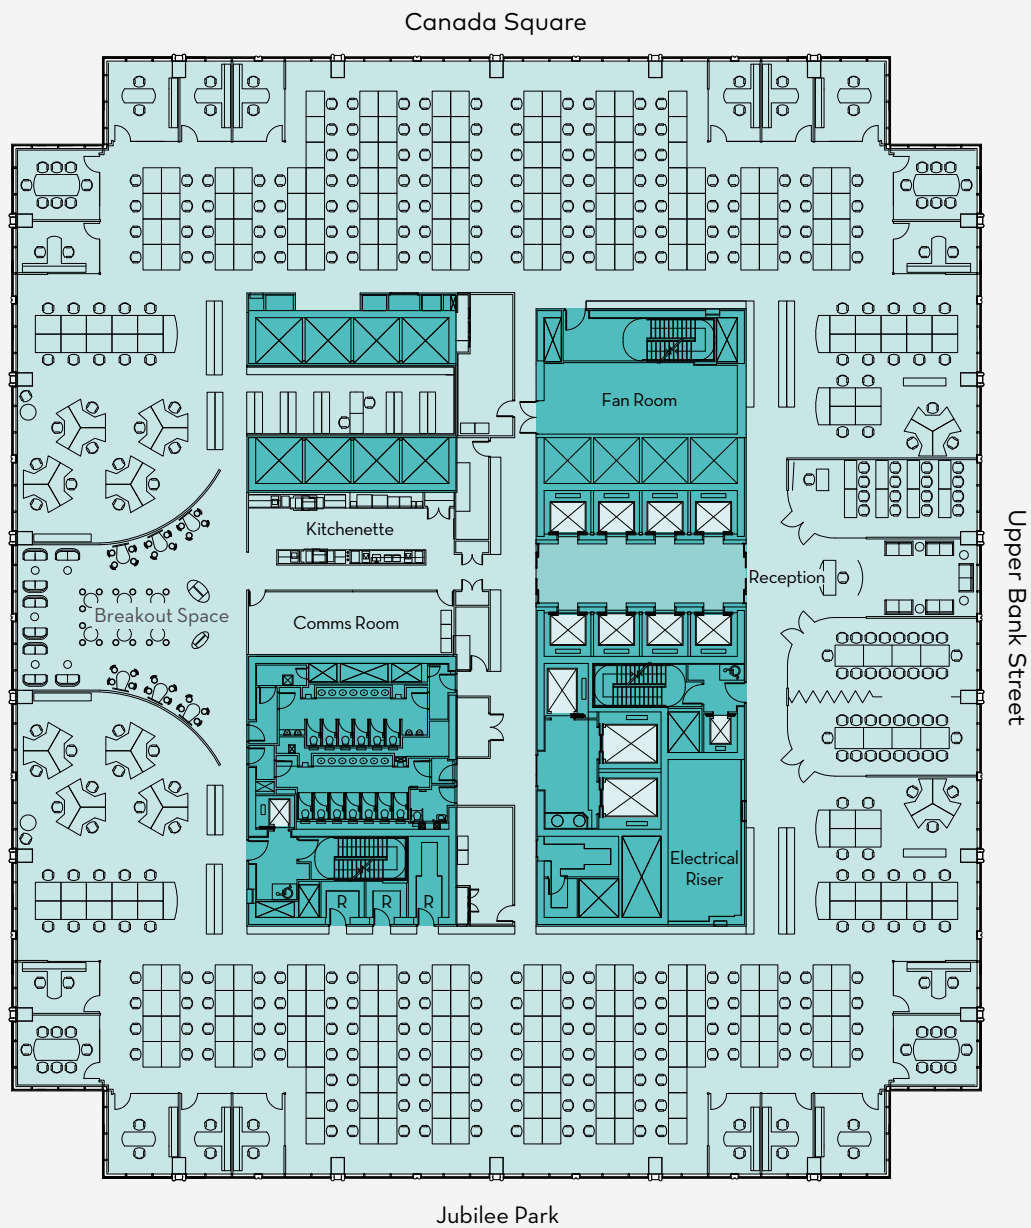

High-rise space planning Financial

28,361 sq ft / 2,634.8 sq m

Density information

Single offices	16
Trading desks	268
Open-plan support	31
Total	315

Floor area per person

90 sq ft / 8.4 sq m per person

Number of meeting rooms

18 person rooms	2
16 person rooms	1
8 person rooms	4

High-rise space planning Legal

28,361 sq ft / 2,634.8 sq m

Density information

Single offices	5
Double offices	126
Open-plan	35
Total	292

Floor area per person

171 sq ft / 15.9 sq m per person

Number of meeting rooms

14 person rooms	1
8 person rooms	4

High-rise space planning Corporate

28,361 sq ft / 2,634.8 sq m

Density information

Single offices	23
Open-plan	257
Total	280

Floor area per person

101 sq ft / 9.4 sq m per person

Number of meeting rooms

18 person rooms	1
8 person rooms	4
4 person rooms	4