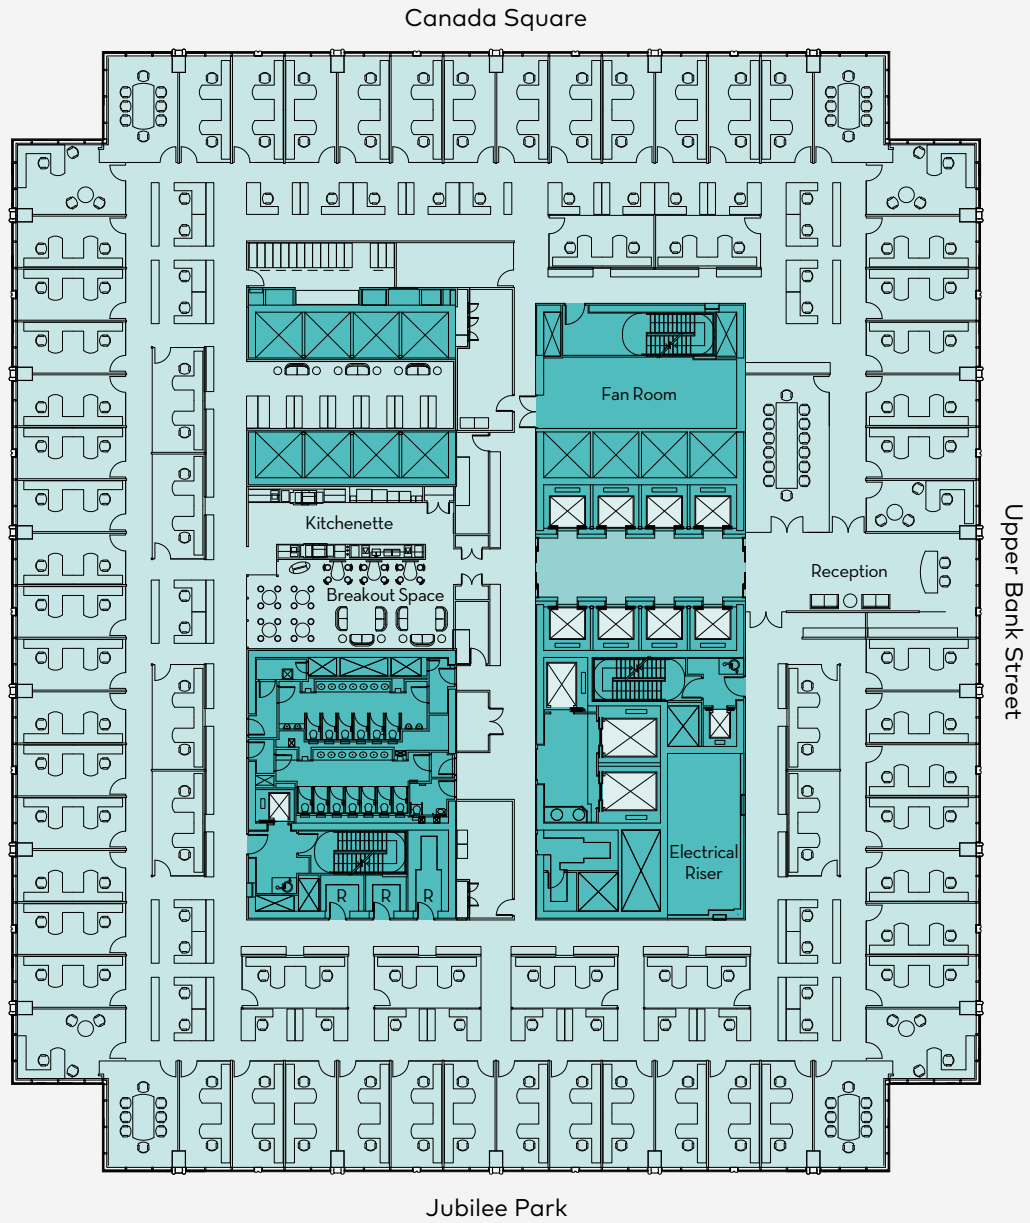

High-rise space planning Financial

28,361 sq ft / 2,634.8 sq m

Density information

Single offices	16
Trading desks	268
Open-plan support	31
Total	315

Floor area per person

90 sq ft / 8.4 sq m per person

Number of meeting rooms

18 person rooms	2
16 person rooms	1
8 person rooms	4

High-rise space planning Legal

28,361 sq ft / 2,634.8 sq m

Density information

Single offices	5
Double offices	126
Open-plan	35
Total	292

Floor area per person

171 sq ft / 15.9 sq m per person

Number of meeting rooms

14 person rooms	1
8 person rooms	4

High-rise space planning Corporate

28,361 sq ft / 2,634.8 sq m

Density information

Single offices	23
Open-plan	257
Total	280

Floor area per person

101 sq ft / 9.4 sq m per person

Number of meeting rooms

18 person rooms	1
8 person rooms	4
4 person rooms	4