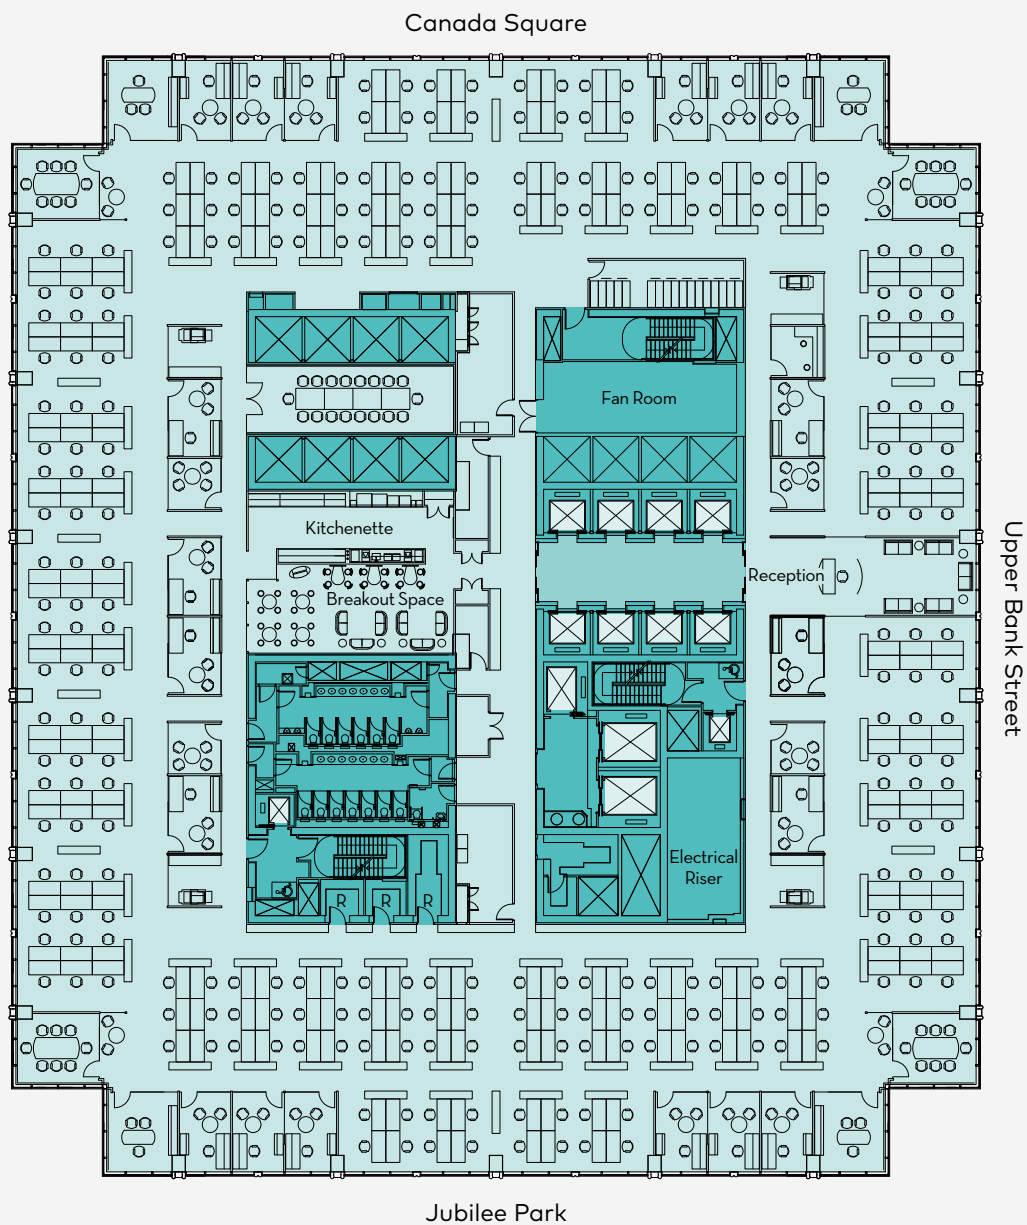

High-rise space planning Financial

28,361 sq ft / 2,634.8 sq m

Density information

Single offices	16
Trading desks	268
Open-plan support	31
Total	315

Floor area per person

90 sq ft / 8.4 sq m per person

Number of meeting rooms

18 person rooms	2
16 person rooms	1
8 person rooms	4

High-rise space planning Legal

28,361 sq ft / 2,634.8 sq m

Density information

Single offices	5
Double offices	126
Open-plan	35
Total	292

Floor area per person

171 sq ft / 15.9 sq m per person

Number of meeting rooms

14 person rooms	1
8 person rooms	4

High-rise space planning Corporate

28,361 sq ft / 2,634.8 sq m

Density information

Single offices	23
Open-plan	257
Total	280

Floor area per person

101 sq ft / 9.4 sq m per person

Number of meeting rooms

18 person rooms	1
8 person rooms	4
4 person rooms	4